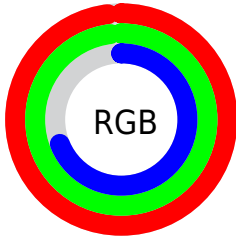

Distribution

- Red (98%)
- Green (98%)
- Blue (69%)