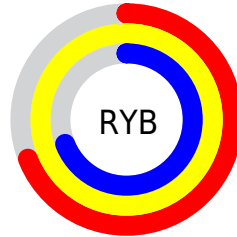

- Red (69%)
- Yellow (98%)
- Blue (69%)