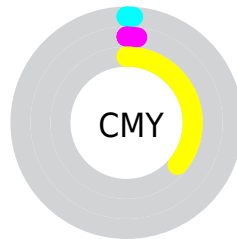

A 20% lighter version of the original color is **99, 18.203, 108.801**, and **77, 44.274, 105.488** is the 20% darker color. If you saturate the color by 10%, you get **96, 55.800, 104.261**, and if you desaturate by 10%, it is **98, 32.026, 106.240**.

# Distribution

- Red (100%)
- Green (98%)
- Blue (64%)

- Red (65%)
- Yellow (100%)
- Blue (64%)

- Cyan (0%)
- Magenta (1%)
- Yellow (36%)
- Black (1%)

- Cyan (1%)
- Magenta (2%)
- Yellow (36%)

# Brightness & Saturation Gradients

These gradients show how the CIELCh color 97, 44.115, 105.233 changes by changing the brightness by 10 percent. The first figure shows a shift by +10% for each color and the second figure -10%.