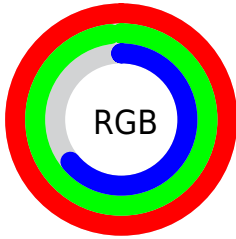

Distribution

- Red (100%)
- Green (98%)
- Blue (64%)