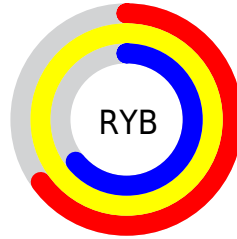

- Red (65%)
- Yellow (100%)
- Blue (64%)