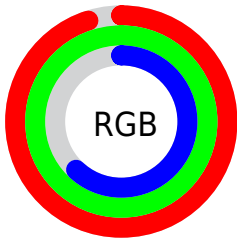

Distribution

- Red (95%)
- Green (100%)
- Blue (62%)