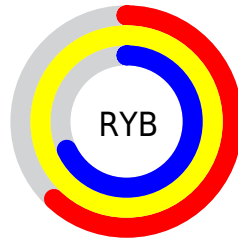

- Red (62%)
- Yellow (100%)
- Blue (68%)