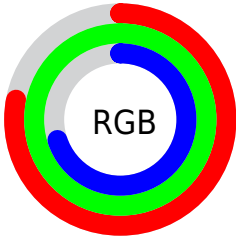

Distribution

- Red (78%)
- Green (100%)
- Blue (70%)