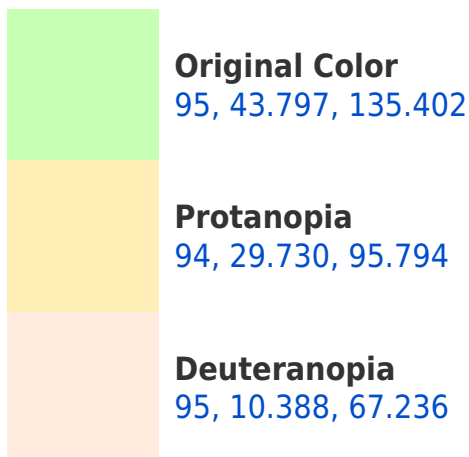

# Black Background

This preview shows how the CIELCh color 95, 44.416, 135.480 looks on a black background.

## **Background**

This preview shows how black text looks on a background with the CIELCh color 95, 44.416, 135.480.

This preview shows how white text looks on a background with the CIELCh color 95, 44.416, 135.480.

## Dichromacy

**Tritanopia**  
94, 9.159, 246.184

# Trichromacy

**Original Color**  
95, 43.797, 135.402

**Protanomaly**  
94, 32.698, 114.354

**Deuteranomaly**  
94, 19.141, 117.604

**Tritanomaly**  
94, 15.616, 157.324