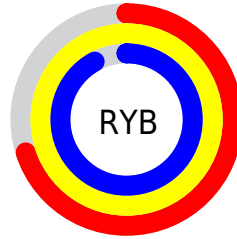

- Red (70%)
- Yellow (100%)
- Blue (92%)