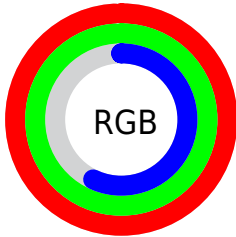

Distribution

Red (99%)

Green (99%)

Blue (57%)