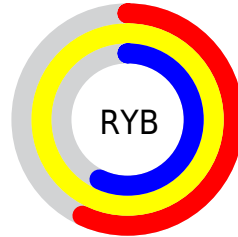

Details

The CIELCh color **97, 53.139, 106.075** is a light color, and the websafe version is hex **FFFF99**. A complement of this color would be **64, 59.512, 296.082**, and the grayscale version is **95, 0.011, 296.813**.

A 20% lighter version of the original color is **99, 27.734, 108.071**, and **77, 53.293, 106.124** is the 20% darker color. If you saturate the color by 10%, you get **97, 64.592, 105.194**, and if you desaturate by 10%, it is **97, 41.052, 107.018**.

Distribution

Red (99%)

Green (99%)

Blue (57%)

Red (57%)

Yellow (99%)

Blue (57%)

Cyan (0%)