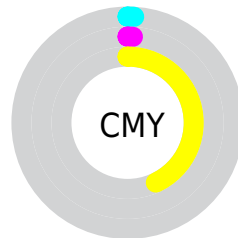

Details

The CIELCh color **97, 53.139, 106.075** is a light color, and the websafe version is hex **FFFF99**. A complement of this color would be **64, 59.512, 296.082**, and the grayscale version is **95, 0.011, 296.813**.

A 20% lighter version of the original color is **99, 27.734, 108.071**, and **77, 53.293, 106.124** is the 20% darker color. If you saturate the color by 10%, you get **97, 64.592, 105.194**, and if you desaturate by 10%, it is **97, 41.052, 107.018**.

Distribution

Red (99%)

Green (99%)

Blue (57%)

Red (57%)

Yellow (99%)

Blue (57%)

Cyan (0%)

Magenta (0%)

Yellow (42%)

Black (1%)

Cyan (1%)

Magenta (1%)

Yellow (43%)

Brightness & Saturation Gradients

These gradients show how the CIELCh color 97, 53.139, 106.075 changes by changing the brightness by 10 percent. The first figure shows a shift by +10% for each color and the second figure -10%.