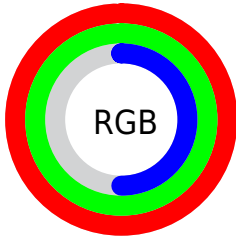

Distribution

- Red (99%)
- Green (99%)
- Blue (50%)