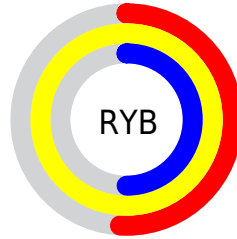

## Conversions Part 2

<b>Format</b>	<b>Color</b>
<b>R<sub>YB</sub></b>	129, 253, 128
Decimal	16645248
CIE Lab	97.00, -15.87, 58.85
CIE LCh	97, 60.954, 105.089
Yxy	92.4403, 0.3858, 0.4483
Android (android.graphics.Color)	4294835328 (0xFFFD80)
YUV	238.1630, -54.3104, 13.0120
Hunter-Lab	96.1459, -20.5637, 46.2013

# Details

The CIELCh color **97, 60.954, 105.089** is a light color, and the websafe version is hex **FFFF99**. A complement of this color would be **59, 69.869, 297.163**, and the grayscale version is **94, 0.011, 296.813**.

A 20% lighter version of the original color is **99, 36.170, 107.421**, and **77, 61.162, 105.292** is the 20% darker color. If you saturate the color by 10%, you get **97, 71.748, 104.249**, and if you desaturate by 10%, it is **97, 49.286, 106.010**.

# Distribution

- Red (99%)
- Green (99%)
- Blue (50%)

- Red (51%)
- Yellow (99%)
- Blue (50%)

- Cyan (0%)
- Magenta (0%)
- Yellow (49%)
- Black (1%)

- Cyan (1%)
- Magenta (1%)
- Yellow (50%)