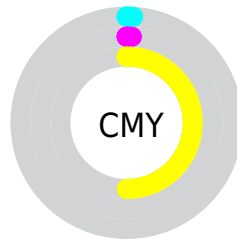

# Details

The CIELCh color **97, 60.954, 105.089** is a light color, and the websafe version is hex **FFFF99**. A complement of this color would be **59, 69.869, 297.163**, and the grayscale version is **94, 0.011, 296.813**.

A 20% lighter version of the original color is **99, 36.170, 107.421**, and **77, 61.162, 105.292** is the 20% darker color. If you saturate the color by 10%, you get **97, 71.748, 104.249**, and if you desaturate by 10%, it is **97, 49.286, 106.010**.

# Distribution

- Red (99%)
- Green (99%)
- Blue (50%)

- Red (51%)
- Yellow (99%)
- Blue (50%)

- Cyan (0%)
- Magenta (0%)
- Yellow (49%)
- Black (1%)

- Cyan (1%)
- Magenta (1%)
- Yellow (50%)

# Brightness & Saturation Gradients

These gradients show how the CIELCh color 97, 60.954, 105.089 changes by changing the brightness by 10 percent. The first figure shows a shift by +10% for each color and the second figure -10%.