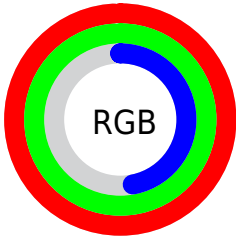

Distribution

- Red (99%)
- Green (99%)
- Blue (47%)