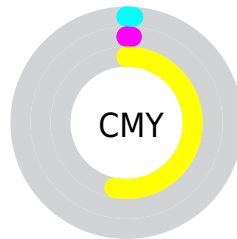

# Details

The CIELCh color **97, 64.475, 105.214** is a light color, and the websafe version is hex **FFFF66**. A complement of this color would be **57, 74.871, 298.046**, and the grayscale version is **94, 0.011, 296.813**.

A 20% lighter version of the original color is **98, 39.118, 107.193**, and **77, 64.756, 105.330** is the 20% darker color. If you saturate the color by 10%, you get **97, 74.962, 104.421**, and if you desaturate by 10%, it is **97, 52.974, 106.102**.

# Distribution

- Red (99%)
- Green (99%)
- Blue (47%)

- Red (47%)
- Yellow (99%)
- Blue (47%)

- Cyan (0%)
- Magenta (0%)
- Yellow (52%)
- Black (1%)

- Cyan (1%)
- Magenta (1%)
- Yellow (53%)

# Brightness & Saturation Gradients

These gradients show how the CIELCh color 97, 64.475, 105.214 changes by changing the brightness by 10 percent. The first figure shows a shift by +10% for each color and the second figure -10%.