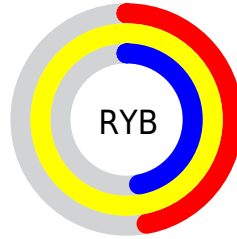

## Conversions Part 2

<b>Format</b>	<b>Color</b>
<b>RYB</b>	121, 253, 121
Decimal	16645497
CIELab	97.00, -16.92, 62.22
CIElCh	97, 64.475, 105.214
Yxy	92.4403, 0.3889, 0.4549
Android (android.graphics.Color)	4294835577 (0xFFFD79)
YUV	237.9520, -57.6573, 13.1971
Hunter-Lab	96.1459, -21.5510, 47.7285

# Details

The CIELCh color **97, 64.475, 105.214** is a light color, and the websafe version is hex **FFFF66**. A complement of this color would be **57, 74.871, 298.046**, and the grayscale version is **94, 0.011, 296.813**.

A 20% lighter version of the original color is **98, 39.118, 107.193**, and **77, 64.756, 105.330** is the 20% darker color. If you saturate the color by 10%, you get **97, 74.962, 104.421**, and if you desaturate by 10%, it is **97, 52.974, 106.102**.

# Distribution

- Red (99%)
- Green (99%)
- Blue (47%)

- Red (47%)
- Yellow (99%)
- Blue (47%)

- Cyan (0%)
- Magenta (0%)
- Yellow (52%)
- Black (1%)

- Cyan (1%)
- Magenta (1%)
- Yellow (53%)