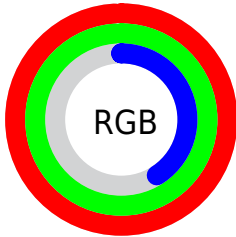

Distribution

Red (99%)

Green (99%)

Blue (41%)