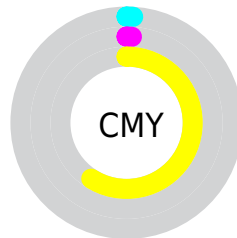

A 20% lighter version of the original color is **98, 46.881, 106.594**, and **77, 71.332, 104.996** is the 20% darker color. If you saturate the color by 10%, you get **97, 80.862, 103.981**, and if you desaturate by 10%, it is **97, 60.321, 105.535**.

# Distribution

Red (99%)

Green (99%)

Blue (41%)

Red (41%)

Yellow (99%)

Blue (41%)

Cyan (0%)

Magenta (0%)

Yellow (58%)

Black (1%)

Cyan (1%)

Magenta (1%)

Yellow (59%)