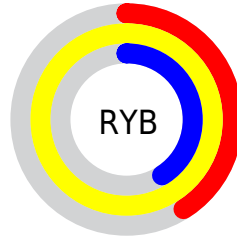

# Details

The CIELCh color **97, 71.258, 104.698** is a light color, and the websafe version is hex **FFFF66**. A complement of this color would be **52, 84.903, 299.400**, and the grayscale version is **94, 0.011, 296.813**.

A 20% lighter version of the original color is **98, 46.881, 106.594**, and **77, 71.332, 104.996** is the 20% darker color. If you saturate the color by 10%, you get **97, 80.862, 103.981**, and if you desaturate by 10%, it is **97, 60.321, 105.535**.

# Distribution

Red (99%)

Green (99%)

Blue (41%)

Red (41%)

Yellow (99%)

Blue (41%)

Cyan (0%)