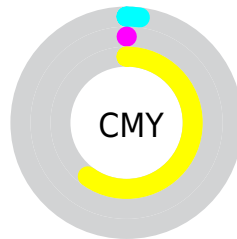

A 20% lighter version of the original color is **98, 48.795, 106.446**, and **77, 73.479, 106.156** is the 20% darker color. If you saturate the color by 10%, you get **97, 82.630, 105.212**, and if you desaturate by 10%, it is **97, 62.502, 106.619**.

# Distribution

- Red (98%)
- Green (100%)
- Blue (40%)

- Red (40%)
- Yellow (100%)
- Blue (41%)

- Cyan (2%)
- Magenta (0%)
- Yellow (60%)
- Black (0%)

- Cyan (2%)
- Magenta (0%)
- Yellow (60%)

# Brightness & Saturation Gradients

These gradients show how the CIELCh color 97, 73.282, 105.847 changes by changing the brightness by 10 percent. The first figure shows a shift by +10% for each color and the second figure -10%.