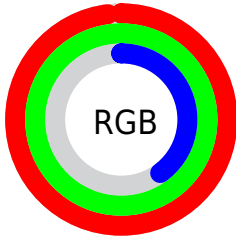

Distribution

- Red (98%)
- Green (100%)
- Blue (40%)