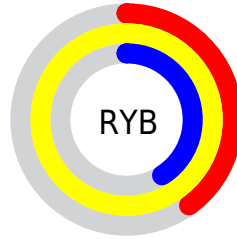

## Conversions Part 2

Format	Color
<a href="#">RYB</a>	<a href="#">101, 254, 105</a>
Decimal	<a href="#">16449125</a>
CIELab	<a href="#">97.00, -20.01, 70.50</a>
CIELCh	<a href="#">97, 73.282, 105.847</a>
Yxy	<a href="#">92.4403, 0.3951, 0.4715</a>
Android (android.graphics.Color)	<a href="#">4294639205 (0xFFFAFE65)</a>
YUV	<a href="#">235.3620, -66.2405, 12.8375</a>
Hunter-Lab	<a href="#">96.1459, -24.4258, 51.1713</a>

# Details

The CIELCh color **97, 73.282, 105.847** is a light color, and the websafe version is hex **FFFF66**. A complement of this color would be **51, 87.879, 300.297**, and the grayscale version is **94, 0.011, 296.813**.

A 20% lighter version of the original color is **98, 48.795, 106.446**, and **77, 73.479, 106.156** is the 20% darker color. If you saturate the color by 10%, you get **97, 82.630, 105.212**, and if you desaturate by 10%, it is **97, 62.502, 106.619**.

# Distribution

- Red (98%)
- Green (100%)
- Blue (40%)

- Red (40%)
- Yellow (100%)
- Blue (41%)

- Cyan (2%)
- Magenta (0%)
- Yellow (60%)
- Black (0%)

- Cyan (2%)
- Magenta (0%)
- Yellow (60%)