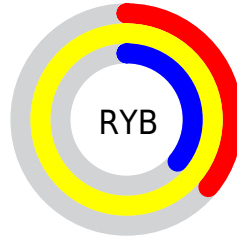

## Conversions Part 2

<b>Format</b>	<b>Color</b>
R <sub>Y</sub> B	93, 254, 93
Decimal	16711261
CIE Lab	97.00, -18.90, 74.01
CIE LCh	97, 76.385, 104.329
Yxy	92.4403, 0.4012, 0.4754
Android (android.graphics.Color)	4294901341 (0xFFFEFE5D)
YUV	235.6460, -70.3245, 16.0965
Hunter-Lab	96.1459, -23.4010, 52.5000

# Details

The CIELCh color **97, 76.385, 104.329** is a light color, and the websafe version is hex **FFFF66**. The color can be described as light muted yellow. A complement of this color would be **49, 93.044, 300.538**, and the grayscale version is **93, 0.011, 296.813**.

A 20% lighter version of the original color is **98, 52.112, 106.190**, and **77, 76.478, 104.480** is the 20% darker color. If you saturate the color by 10%, you get **97, 85.097, 103.686**, and if you desaturate by 10%, it is **97, 66.043, 105.112**.

# Distribution

- Red (100%)
- Green (100%)
- Blue (36%)

- Red (36%)
- Yellow (100%)
- Blue (36%)

- Cyan (0%)
- Magenta (0%)
- Yellow (63%)
- Black (1%)

- Cyan (1%)
- Magenta (1%)
- Yellow (64%)