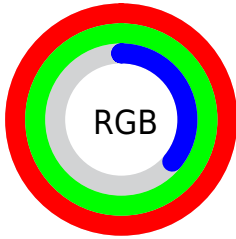

Distribution

- Red (100%)
- Green (100%)
- Blue (36%)