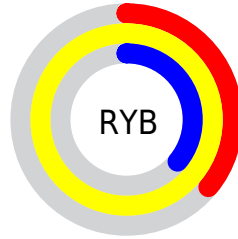

## Conversions Part 2

Format	Color
RYB	91, 254, 91
Decimal	16711259
CIELab	97.00, -19.02, 74.76
CIELCh	97, 77.140, 104.272
Yxy	92.4403, 0.4020, 0.4766
Android (android.graphics.Color)	4294901339 (0xFFFEFE5B)
YUV	235.4180, -71.1981, 16.2964
Hunter-Lab	96.1459, -23.5054, 52.7741

# Details

The CIELCh color **97, 77.140, 104.272** is a light color, and the websafe version is hex **FFFF66**. The color can be described as light muted yellow. A complement of this color would be **48, 94.291, 300.713**, and the grayscale version is **93, 0.011, 296.813**.

A 20% lighter version of the original color is **98, 53.053, 106.118**, and **77, 77.231, 104.403** is the 20% darker color. If you saturate the color by 10%, you get **97, 85.699, 103.641**, and if you desaturate by 10%, it is **97, 66.902, 105.046**.

# Distribution

- Red (100%)
- Green (100%)
- Blue (36%)

- Red (36%)
- Yellow (100%)
- Blue (36%)

- Cyan (0%)
- Magenta (0%)
- Yellow (64%)
- Black (1%)

- Cyan (1%)
- Magenta (1%)
- Yellow (64%)