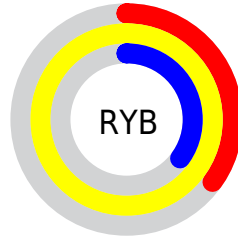

- Red (35%)
- Yellow (100%)
- Blue (35%)