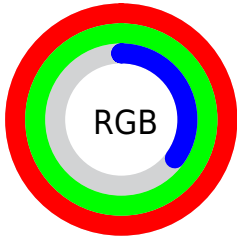

Distribution

- Red (100%)
- Green (100%)
- Blue (35%)