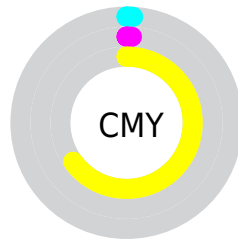

# Details

The CIELCh color **97, 77.885, 104.217** is a light color, and the websafe version is hex **FFFF66**. The color can be described as light muted yellow. A complement of this color would be **47, 95.535, 300.888**, and the grayscale version is **93, 0.011, 296.813**.

A 20% lighter version of the original color is **98, 53.989, 106.046**, and **77, 78.044, 104.321** is the 20% darker color. If you saturate the color by 10%, you get **97, 86.288, 103.599**, and if you desaturate by 10%, it is **97, 67.755, 104.982**.

# Distribution

- Red (100%)
- Green (100%)
- Blue (35%)

- Red (35%)
- Yellow (100%)
- Blue (35%)

- Cyan (0%)
- Magenta (0%)
- Yellow (65%)
- Black (0%)

- Cyan (1%)
- Magenta (1%)
- Yellow (65%)

# Brightness & Saturation Gradients

These gradients show how the CIELCh color 97, 77.885, 104.217 changes by changing the brightness by 10 percent. The first figure shows a shift by +10% for each color and the second figure -10%.