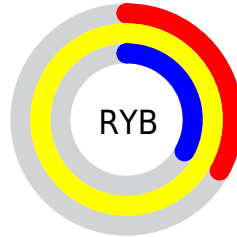

- Red (33%)
- Yellow (100%)
- Blue (33%)