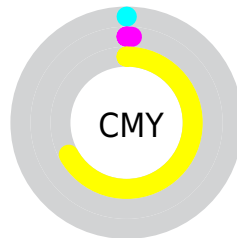

# Details

The CIELCh color **97, 79.702, 103.784** is a light color, and the websafe version is hex **FFFF66**. The color can be described as light muted yellow. A complement of this color would be **46, 98.585, 301.195**, and the grayscale version is **93, 0.011, 296.813**.

A 20% lighter version of the original color is **98, 55.849, 105.903**, and **77, 79.823, 103.825** is the 20% darker color. If you saturate the color by 10%, you get **97, 87.655, 103.183**, and if you desaturate by 10%, it is **97, 69.890, 104.537**.

# Distribution

- Red (100%)
- Green (100%)
- Blue (33%)

- Red (33%)
- Yellow (100%)
- Blue (33%)

- Cyan (0%)
- Magenta (0%)
- Yellow (67%)
- Black (0%)

- Cyan (0%)
- Magenta (1%)
- Yellow (67%)

# Brightness & Saturation Gradients

These gradients show how the CIELCh color 97, 79.702, 103.784 changes by changing the brightness by 10 percent. The first figure shows a shift by +10% for each color and the second figure -10%.