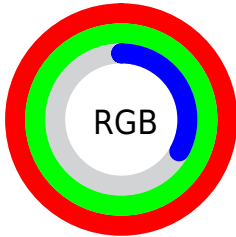

Distribution

- Red (100%)
- Green (100%)
- Blue (33%)