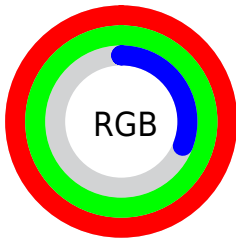

Distribution

- Red (100%)
- Green (100%)
- Blue (31%)