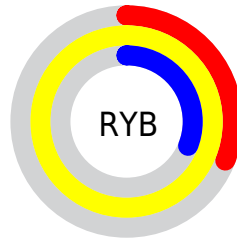

## Conversions Part 2

<b>Format</b>	<b>Color</b>
<b>R<sub>YB</sub></b>	78, 254, 78
Decimal	16711246
CIE Lab	97.00, -19.69, 79.38
CIE LCh	97, 81.782, 103.928
Yxy	92.4403, 0.4064, 0.4839
Android (android.graphics.Color)	4294901326 (0xFFFEFE4E)
YUV	233.9360, -76.8764, 17.5961
Hunter-Lab	96.1459, -24.1244, 54.3869

# Details

The CIELCh color **97, 81.782, 103.928** is a light color, and the websafe version is hex **FFFF33**. The color can be described as light washed yellow. A complement of this color would be **45, 102.280, 301.844**, and the grayscale version is **93, 0.011, 296.813**.

A 20% lighter version of the original color is **98, 58.151, 105.727**, and **77, 80.134, 104.110** is the 20% darker color. If you saturate the color by 10%, you get **97, 89.255, 103.383**, and if you desaturate by 10%, it is **97, 72.309, 104.638**.

# Distribution

- Red (100%)
- Green (100%)
- Blue (31%)

- Red (31%)
- Yellow (100%)
- Blue (31%)

- Cyan (0%)
- Magenta (0%)
- Yellow (69%)
- Black (0%)

- Cyan (0%)
- Magenta (0%)
- Yellow (69%)