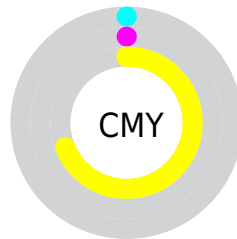

# Details

The CIELCh color **97, 81.782, 103.928** is a light color, and the websafe version is hex **FFFF33**. The color can be described as light washed yellow. A complement of this color would be **45, 102.280, 301.844**, and the grayscale version is **93, 0.011, 296.813**.

A 20% lighter version of the original color is **98, 58.151, 105.727**, and **77, 80.134, 104.110** is the 20% darker color. If you saturate the color by 10%, you get **97, 89.255, 103.383**, and if you desaturate by 10%, it is **97, 72.309, 104.638**.

# Distribution

- Red (100%)
- Green (100%)
- Blue (31%)

- Red (31%)
- Yellow (100%)
- Blue (31%)

- Cyan (0%)
- Magenta (0%)
- Yellow (69%)
- Black (0%)

- Cyan (0%)
- Magenta (0%)
- Yellow (69%)

# Brightness & Saturation Gradients

These gradients show how the CIELCh color 97, 81.782, 103.928 changes by changing the brightness by 10 percent. The first figure shows a shift by +10% for each color and the second figure -10%.