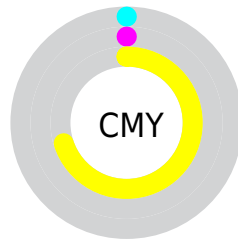

# Details

The CIELCh color **97, 82.452, 103.878** is a light color, and the websafe version is hex **FFFF33**. The color can be described as light washed yellow. A complement of this color would be **44, 103.483, 302.015**, and the grayscale version is **93, 0.011, 296.813**.

A 20% lighter version of the original color is **98, 59.063, 105.657**, and **77, 80.134, 104.110** is the 20% darker color. If you saturate the color by 10%, you get **97, 89.744, 103.347**, and if you desaturate by 10%, it is **97, 73.111, 104.577**.

# Distribution

Red (100%)

Green (100%)

Blue (30%)

Red (30%)

Yellow (100%)

Blue (30%)

Cyan (0%)

Magenta (0%)

Yellow (70%)

Black (0%)

Cyan (0%)

Magenta (0%)

Yellow (70%)