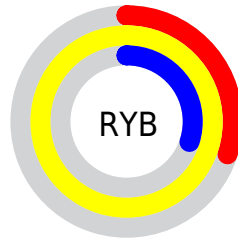

# Details

The CIELCh color **97, 82.452, 103.878** is a light color, and the websafe version is hex **FFFF33**. The color can be described as light washed yellow. A complement of this color would be **44, 103.483, 302.015**, and the grayscale version is **93, 0.011, 296.813**.

A 20% lighter version of the original color is **98, 59.063, 105.657**, and **77, 80.134, 104.110** is the 20% darker color. If you saturate the color by 10%, you get **97, 89.744, 103.347**, and if you desaturate by 10%, it is **97, 73.111, 104.577**.

# Distribution

Red (100%)

Green (100%)

Blue (30%)

Red (30%)

Yellow (100%)

Blue (30%)

Cyan (0%)