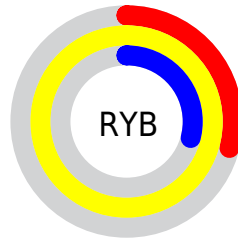

## Conversions Part 2

Format	Color
R <sub>Y</sub> B	75, 254, 75
Decimal	16711243
CIE Lab	97.00, -19.82, 80.37
CIE LCh	97, 82.782, 103.854
Yxy	92.4403, 0.4074, 0.4855
Android (android.graphics.Color)	4294901323 (0xFFFEFE4B)
YUV	233.5940, -78.1868, 17.8961
Hunter-Lab	96.1459, -24.2510, 54.7183

# Details

The CIELCh color **97, 82.782, 103.854** is a light color, and the websafe version is hex **FFFF33**. The color can be described as light washed yellow. A complement of this color would be **44, 104.081, 302.100**, and the grayscale version is **93, 0.011, 296.813**.

A 20% lighter version of the original color is **98, 59.517, 105.622**, and **77, 80.134, 104.110** is the 20% darker color. If you saturate the color by 10%, you get **97, 89.982, 103.330**, and if you desaturate by 10%, it is **97, 73.508, 104.547**.

# Distribution

- Red (100%)
- Green (100%)
- Blue (29%)

- Red (29%)
- Yellow (100%)
- Blue (29%)

- Cyan (0%)
- Magenta (0%)
- Yellow (70%)
- Black (0%)

- Cyan (0%)
- Magenta (0%)
- Yellow (71%)