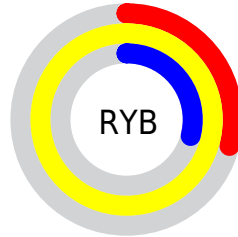

## Conversions Part 2

<b>Format</b>	<b>Color</b>
<b>R<sub>YB</sub></b>	75, 254, 75
Decimal	16711243
CIE <sub>Lab</sub>	97.00, -19.82, 80.37
CIE <sub>LCh</sub>	97, 82.782, 103.854
Yxy	92.4403, 0.4074, 0.4855
Android (android.graphics.Color)	4294901323 (0xFFFEFE4B)
YUV	233.5940, -78.1868, 17.8961
Hunter-Lab	96.1459, -24.2510, 54.7183

# Details

The CIELCh color **97, 82.782, 103.854** is a light color, and the websafe version is hex **FFFF33**. The color can be described as light washed yellow. A complement of this color would be **44, 104.081, 302.100**, and the grayscale version is **93, 0.011, 296.813**.

A 20% lighter version of the original color is **98, 59.517, 105.622**, and **77, 80.134, 104.110** is the 20% darker color. If you saturate the color by 10%, you get **97, 89.982, 103.330**, and if you desaturate by 10%, it is **97, 73.508, 104.547**.

# Distribution

- Red (100%)
- Green (100%)
- Blue (29%)

- Red (29%)
- Yellow (100%)
- Blue (29%)

- Cyan (0%)
- Magenta (0%)
- Yellow (70%)
- Black (0%)

- Cyan (0%)
- Magenta (0%)
- Yellow (71%)