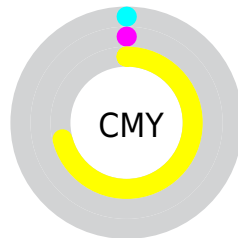

# Details

The CIELCh color **97, 82.782, 103.854** is a light color, and the websafe version is hex **FFFF33**. The color can be described as light washed yellow. A complement of this color would be **44, 104.081, 302.100**, and the grayscale version is **93, 0.011, 296.813**.

A 20% lighter version of the original color is **98, 59.517, 105.622**, and **77, 80.134, 104.110** is the 20% darker color. If you saturate the color by 10%, you get **97, 89.982, 103.330**, and if you desaturate by 10%, it is **97, 73.508, 104.547**.

# Distribution

- Red (100%)
- Green (100%)
- Blue (29%)

- Red (29%)
- Yellow (100%)
- Blue (29%)

- Cyan (0%)
- Magenta (0%)
- Yellow (70%)
- Black (0%)

- Cyan (0%)
- Magenta (0%)
- Yellow (71%)

# Brightness & Saturation Gradients

These gradients show how the CIELCh color 97, 82.782, 103.854 changes by changing the brightness by 10 percent. The first figure shows a shift by +10% for each color and the second figure -10%.