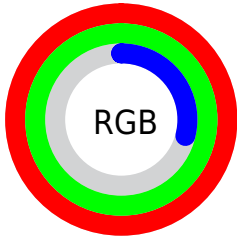

Distribution

- Red (100%)
- Green (100%)
- Blue (29%)