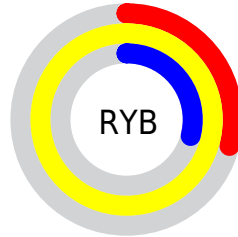

## Conversions Part 2

<b>Format</b>	<b>Color</b>
<a href="#">RYB</a>	<a href="#">75, 254, 75</a>
Decimal	<a href="#">16711243</a>
CIELab	<a href="#">97.00, -19.82, 80.37</a>
CIELCh	<a href="#">97, 82.782, 103.854</a>
Yxy	<a href="#">92.4403, 0.4074, 0.4855</a>
Android (android.graphics.Color)	<a href="#">4294901323 (0xFFFEFE4B)</a>
YUV	<a href="#">233.5940, -78.1868, 17.8961</a>
Hunter-Lab	<a href="#">96.1459, -24.2510, 54.7183</a>

# Details

The CIELCh color **97, 82.782, 103.854** is a light color, and the websafe version is hex **FFFF33**. The color can be described as light washed yellow. A complement of this color would be **44, 104.081, 302.100**, and the grayscale version is **93, 0.011, 296.813**.

A 20% lighter version of the original color is **98, 59.517, 105.622**, and **77, 80.134, 104.110** is the 20% darker color. If you saturate the color by 10%, you get **97, 89.982, 103.330**, and if you desaturate by 10%, it is **97, 73.508, 104.547**.

# Distribution

- Red (100%)
- Green (100%)
- Blue (29%)

- Red (29%)
- Yellow (100%)
- Blue (29%)

- Cyan (0%)
- Magenta (0%)
- Yellow (70%)
- Black (0%)

- Cyan (0%)
- Magenta (0%)
- Yellow (71%)