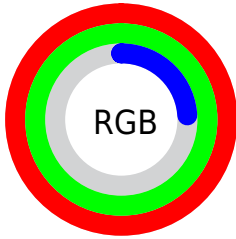

Distribution

- Red (100%)
- Green (100%)
- Blue (24%)