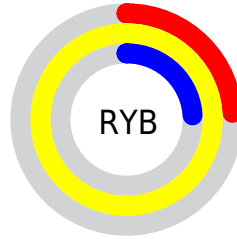

- Red (24%)
- Yellow (100%)
- Blue (24%)