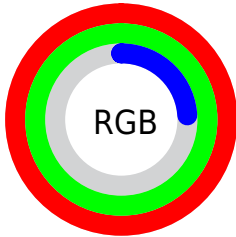

Distribution

- Red (100%)
- Green (100%)
- Blue (24%)