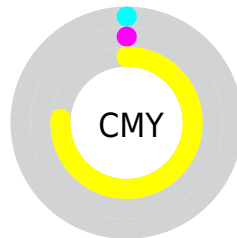

# Details

The CIELCh color **97, 87.326, 103.521** is a light color, and the websafe version is hex **FFFF33**. The color can be described as light washed yellow. A complement of this color would be **40, 112.688, 303.328**, and the grayscale version is **92, 0.011, 296.813**.

A 20% lighter version of the original color is **98, 64.428, 105.247**, and **77, 80.149, 104.423** is the 20% darker color. If you saturate the color by 10%, you get **97, 93.054, 103.109**, and if you desaturate by 10%, it is **97, 79.178, 104.123**.

# Distribution

- Red (100%)
- Green (100%)
- Blue (24%)

- Red (24%)
- Yellow (100%)
- Blue (24%)

- Cyan (0%)
- Magenta (0%)
- Yellow (76%)
- Black (0%)

- Cyan (0%)
- Magenta (0%)
- Yellow (76%)

# Brightness & Saturation Gradients

These gradients show how the CIELCh color 97, 87.326, 103.521 changes by changing the brightness by 10 percent. The first figure shows a shift by +10% for each color and the second figure -10%.