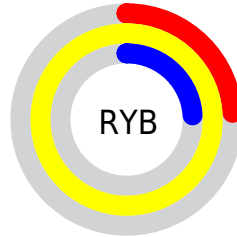

## Conversions Part 2

<b>Format</b>	<b>Color</b>
<a href="#">RYB</a>	<a href="#">60, 254, 60</a>
Decimal	<a href="#">16711228</a>
CIELab	<a href="#">97.00, -20.42, 84.91</a>
CIELCh	<a href="#">97, 87.326, 103.521</a>
Yxy	<a href="#">92.4403, 0.4115, 0.4923</a>
Android (android.graphics.Color)	<a href="#">4294901308 (0xFFFEFE3C)</a>
YUV	<a href="#">231.8840, -84.7388, 19.3957</a>
Hunter-Lab	<a href="#">96.1459, -24.8004, 56.1547</a>

# Details

The CIELCh color **97, 87.326, 103.521** is a light color, and the websafe version is hex **FFFF33**. The color can be described as light washed yellow. A complement of this color would be **40, 112.688, 303.328**, and the grayscale version is **92, 0.011, 296.813**.

A 20% lighter version of the original color is **98, 64.428, 105.247**, and **77, 80.149, 104.423** is the 20% darker color. If you saturate the color by 10%, you get **97, 93.054, 103.109**, and if you desaturate by 10%, it is **97, 79.178, 104.123**.

# Distribution

- Red (100%)
- Green (100%)
- Blue (24%)

- Red (24%)
- Yellow (100%)
- Blue (24%)

- Cyan (0%)
- Magenta (0%)
- Yellow (76%)
- Black (0%)

- Cyan (0%)
- Magenta (0%)
- Yellow (76%)