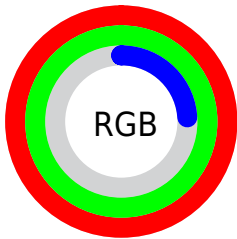

Distribution

- Red (100%)
- Green (100%)
- Blue (24%)