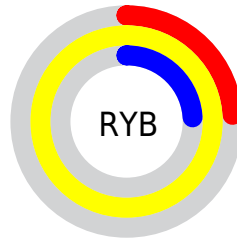

- Red (24%)
- Yellow (100%)
- Blue (24%)