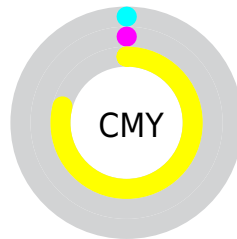

# Details

The CIELCh color **97, 89.162, 103.387** is a light color, and the websafe version is hex **FFFF33**. The color can be described as light washed yellow. A complement of this color would be **39, 116.392, 303.856**, and the grayscale version is **92, 0.011, 296.813**.

A 20% lighter version of the original color is **98, 66.602, 105.082**, and **77, 80.149, 104.423** is the 20% darker color. If you saturate the color by 10%, you get **97, 94.157, 103.029**, and if you desaturate by 10%, it is **97, 81.613, 103.942**.

# Distribution

- Red (100%)
- Green (100%)
- Blue (21%)

- Red (21%)
- Yellow (100%)
- Blue (21%)

- Cyan (0%)
- Magenta (0%)
- Yellow (79%)
- Black (0%)

- Cyan (0%)
- Magenta (0%)
- Yellow (79%)

# Brightness & Saturation Gradients

These gradients show how the CIELCh color 97, 89.162, 103.387 changes by changing the brightness by 10 percent. The first figure shows a shift by +10% for each color and the second figure -10%.