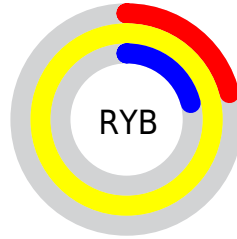

## Conversions Part 2

Format	Color
R <sub>Y</sub> B	53, 254, 53
Decimal	16711221
CIE Lab	97.00, -20.64, 86.74
CIE LCh	97, 89.162, 103.387
Yxy	92.4403, 0.4131, 0.4949
Android (android.graphics.Color)	4294901301 (0xFFFEFE35)
YUV	231.0860, -87.7964, 20.0956
Hunter-Lab	96.1459, -25.0092, 56.7033

# Details

The CIELCh color **97, 89.162, 103.387** is a light color, and the websafe version is hex **FFFF33**. The color can be described as light washed yellow. A complement of this color would be **39, 116.392, 303.856**, and the grayscale version is **92, 0.011, 296.813**.

A 20% lighter version of the original color is **98, 66.602, 105.082**, and **77, 80.149, 104.423** is the 20% darker color. If you saturate the color by 10%, you get **97, 94.157, 103.029**, and if you desaturate by 10%, it is **97, 81.613, 103.942**.

# Distribution

- Red (100%)
- Green (100%)
- Blue (21%)

- Red (21%)
- Yellow (100%)
- Blue (21%)

- Cyan (0%)
- Magenta (0%)
- Yellow (79%)
- Black (0%)

- Cyan (0%)
- Magenta (0%)
- Yellow (79%)