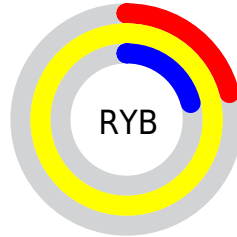

## Conversions Part 2

<b>Format</b>	<b>Color</b>
R <sub>Y</sub> B	53, 254, 53
Decimal	16711221
CIE Lab	97.00, -20.64, 86.74
CIE LCh	97, 89.162, 103.387
Yxy	92.4403, 0.4131, 0.4949
Android (android.graphics.Color)	4294901301 (0xFFFEFE35)
YUV	231.0860, -87.7964, 20.0956
Hunter-Lab	96.1459, -25.0092, 56.7033

# Details

The CIELCh color **97, 89.162, 103.387** is a light color, and the websafe version is hex **FFFF33**. The color can be described as light washed yellow. A complement of this color would be **39, 116.392, 303.856**, and the grayscale version is **92, 0.011, 296.813**.

A 20% lighter version of the original color is **98, 66.602, 105.082**, and **77, 80.149, 104.423** is the 20% darker color. If you saturate the color by 10%, you get **97, 94.157, 103.029**, and if you desaturate by 10%, it is **97, 81.613, 103.942**.

# Distribution

- Red (100%)
- Green (100%)
- Blue (21%)

- Red (21%)
- Yellow (100%)
- Blue (21%)

- Cyan (0%)
- Magenta (0%)
- Yellow (79%)
- Black (0%)

- Cyan (0%)
- Magenta (0%)
- Yellow (79%)