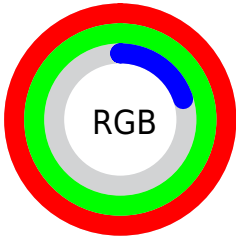

Distribution

- Red (100%)
- Green (100%)
- Blue (20%)