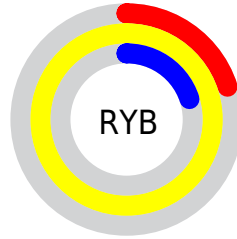

## Conversions Part 2

<b>Format</b>	<b>Color</b>
R <sub>Y</sub> B	51, 254, 51
Decimal	16711219
CIE Lab	97.00, -20.70, 87.23
CIE LCh	97, 89.651, 103.352
Yxy	92.4403, 0.4135, 0.4956
Android (android.graphics.Color)	4294901299 (0xFFFEFE33)
YUV	230.8580, -88.6700, 20.2955
Hunter-Lab	96.1459, -25.0644, 56.8463

# Details

The CIELCh color **97, 89.651, 103.352** is a light color, and the websafe version is hex **FFFF33**, and the color name is **yellow (ryb)**. The color can be described as light washed yellow. A complement of this color would be **38, 117.403, 304.000**, and the grayscale version is **92, 0.011, 296.813**.

A 20% lighter version of the original color is **98, 67.460, 105.017**, and **77, 80.149, 104.423** is the 20% darker color. If you saturate the color by 10%, you get **97, 94.434, 103.010**, and if you desaturate by 10%, it is **97, 82.281, 103.893**.

# Distribution

- Red (100%)
- Green (100%)
- Blue (20%)

- Red (20%)
- Yellow (100%)
- Blue (20%)

- Cyan (0%)
- Magenta (0%)
- Yellow (80%)
- Black (0%)

- Cyan (0%)
- Magenta (0%)
- Yellow (80%)