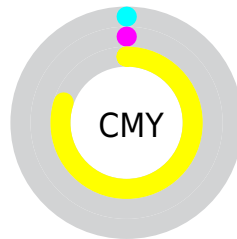

# Details

The CIELCh color **97, 89.651, 103.352** is a light color, and the websafe version is hex **FFFF33**, and the color name is **yellow (ryb)**. The color can be described as light washed yellow. A complement of this color would be **38, 117.403, 304.000**, and the grayscale version is **92, 0.011, 296.813**.

A 20% lighter version of the original color is **98, 67.460, 105.017**, and **77, 80.149, 104.423** is the 20% darker color. If you saturate the color by 10%, you get **97, 94.434, 103.010**, and if you desaturate by 10%, it is **97, 82.281, 103.893**.

# Distribution

- Red (100%)
- Green (100%)
- Blue (20%)

- Red (20%)
- Yellow (100%)
- Blue (20%)

- Cyan (0%)
- Magenta (0%)
- Yellow (80%)
- Black (0%)

- Cyan (0%)
- Magenta (0%)
- Yellow (80%)

# Brightness & Saturation Gradients

These gradients show how the CIELCh color 97, 89.651, 103.352 changes by changing the brightness by 10 percent. The first figure shows a shift by +10% for each color and the second figure -10%.