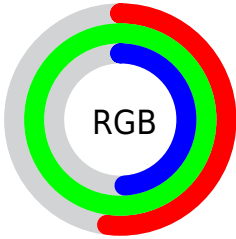

Distribution

- Red (52%)
- Green (100%)
- Blue (49%)