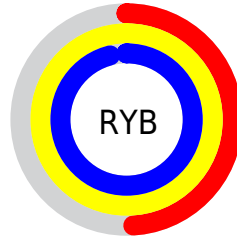

## Conversions Part 2

<b>Format</b>	<b>Color</b>
<a href="#">RYB</a>	<a href="#">124, 255, 246</a>
Decimal	<a href="#">8781692</a>
CIELab	<a href="#">91.00, -59.46, 52.15</a>
CIElCh	<a href="#">91, 79.089, 138.750</a>
Yxy	<a href="#">78.4833, 0.3094, 0.4926</a>
Android (android.graphics.Color)	<a href="#">4286971772 (0xFF85FF7C)</a>
YUV	<a href="#">203.5880, -39.2369, -61.9057</a>
Hunter-Lab	<a href="#">88.5908, -55.6930, 40.9033</a>

# Details

The CIELCh color **91, 79.089, 138.750** is a light color, and the websafe version is hex **99FF66**. A complement of this color would be **70, 78.726, 325.021**, and the grayscale version is **82, 0.010, 296.813**.

A 20% lighter version of the original color is **94, 44.883, 137.660**, and **71, 78.293, 138.806** is the 20% darker color. If you saturate the color by 10%, you get **90, 91.730, 137.802**, and if you desaturate by 10%, it is **92, 64.277, 139.687**.

# Distribution

- Red (52%)
- Green (100%)
- Blue (49%)

- Red (49%)
- Yellow (100%)
- Blue (96%)

- Cyan (48%)
- Magenta (0%)
- Yellow (51%)
- Black (0%)

- Cyan (48%)
- Magenta (0%)
- Yellow (51%)