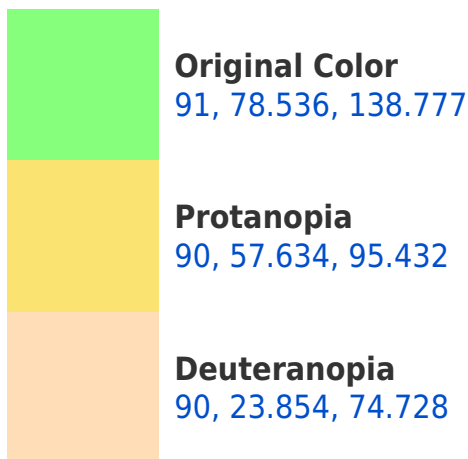

# Black Background

This preview shows how the CIELCh color 91, 79.089, 138.750 looks on a black background.

## **Background**

This preview shows how black text looks on a background with the CIELCh color 91, 79.089, 138.750.

This preview shows how white text looks on a background with the CIELCh color 91, 79.089, 138.750.

## Dichromacy

**Tritanopia**  
90, 22.258, 221.741

# Trichromacy

**Original Color**  
91, 78.536, 138.777

**Protanomaly**  
90, 60.327, 116.561

**Deuteranomaly**  
89, 37.802, 120.222

**Tritanomaly**  
90, 35.194, 164.057