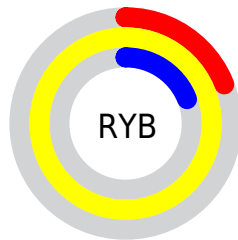

## Conversions Part 2

<b>Format</b>	<b>Color</b>
R <sub>Y</sub> B	49, 254, 49
Decimal	16711217
CIE Lab	97.00, -20.76, 87.70
CIE LCh	97, 90.124, 103.318
Yxy	92.4403, 0.4139, 0.4963
Android (android.graphics.Color)	4294901297 (0xFFFEFE31)
YUV	230.6300, -89.5436, 20.4955
Hunter-Lab	96.1459, -25.1170, 56.9835

# Details

The CIELCh color **97, 90.124, 103.318** is a light color, and the websafe version is hex **FFFF33**. The color can be described as light washed yellow. A complement of this color would be **38, 118.392, 304.141**, and the grayscale version is **92, 0.011, 296.813**.

A 20% lighter version of the original color is **98, 67.886, 104.985**, and **77, 80.149, 104.423** is the 20% darker color. If you saturate the color by 10%, you get **97, 94.694, 102.992**, and if you desaturate by 10%, it is **97, 82.937, 103.845**.

# Distribution

- Red (100%)
- Green (100%)
- Blue (19%)

- Red (19%)
- Yellow (100%)
- Blue (19%)

- Cyan (0%)
- Magenta (0%)
- Yellow (81%)
- Black (0%)

- Cyan (0%)
- Magenta (0%)
- Yellow (81%)