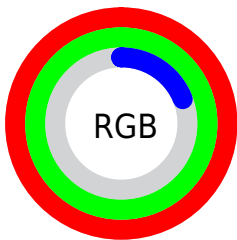

Distribution

- Red (100%)
- Green (100%)
- Blue (19%)