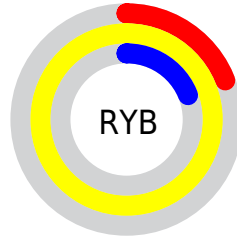

Conversions

Conversions Part 2

| Format | Color |
|-------------------------------------|--------------------------------|
| R _Y B | 49, 254, 49 |
| Decimal | 16711217 |
| CIE Lab | 97.00, -20.76, 87.70 |
| CIE LCh | 97, 90.124, 103.318 |
| Yxy | 92.4403, 0.4139, 0.4963 |
| Android (android.graphics.Color) | 4294901297 (0xFFFEFE31) |
| YUV | 230.6300, -89.5436, 20.4955 |
| Hunter-Lab | 96.1459, -25.1170, 56.9835 |

Details

The CIELCh color **97, 90.124, 103.318** is a light color, and the websafe version is hex **FFFF33**. The color can be described as light washed yellow. A complement of this color would be **38, 118.392, 304.141**, and the grayscale version is **92, 0.011, 296.813**.

A 20% lighter version of the original color is **98, 67.886, 104.985**, and **77, 80.149, 104.423** is the 20% darker color. If you saturate the color by 10%, you get **97, 94.694, 102.992**, and if you desaturate by 10%, it is **97, 82.937, 103.845**.

Distribution

- Red (100%)
- Green (100%)
- Blue (19%)

- Red (19%)
- Yellow (100%)
- Blue (19%)

- Cyan (0%)
- Magenta (0%)
- Yellow (81%)
- Black (0%)

- Cyan (0%)
- Magenta (0%)
- Yellow (81%)

Brightness & Saturation Gradients