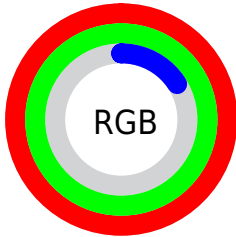

Distribution

- Red (100%)
- Green (100%)
- Blue (16%)