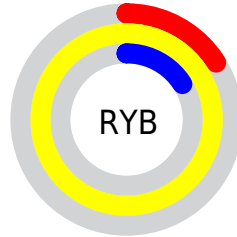

## Conversions Part 2

<b>Format</b>	<b>Color</b>
<b>R<sub>YB</sub></b>	42, 254, 42
Decimal	16711210
CIE Lab	97.00, -20.96, 89.42
CIE LCh	97, 91.848, 103.193
Yxy	92.4403, 0.4154, 0.4987
Android (android.graphics.Color)	4294901290 (0xFFFEFE2A)
YUV	229.8320, -92.6012, 21.1953
Hunter-Lab	96.1459, -25.3031, 57.4736

# Details

The CIELCh color **97, 91.848, 103.193** is a light color, and the websafe version is hex **FFFF33**. The color can be described as light washed yellow. A complement of this color would be **37, 122.091, 304.665**, and the grayscale version is **92, 0.011, 296.813**.

A 20% lighter version of the original color is **98, 69.574, 104.857**, and **77, 80.149, 104.423** is the 20% darker color. If you saturate the color by 10%, you get **97, 95.563, 102.929**, and if you desaturate by 10%, it is **97, 85.422, 103.662**.

# Distribution

- Red (100%)
- Green (100%)
- Blue (16%)

- Red (16%)
- Yellow (100%)
- Blue (16%)

- Cyan (0%)
- Magenta (0%)
- Yellow (84%)
- Black (0%)

- Cyan (0%)
- Magenta (0%)
- Yellow (84%)