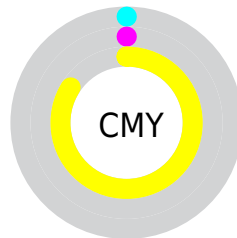

# Details

The CIELCh color **97, 91.848, 103.193** is a light color, and the websafe version is hex **FFFF33**. The color can be described as light washed yellow. A complement of this color would be **37, 122.091, 304.665**, and the grayscale version is **92, 0.011, 296.813**.

A 20% lighter version of the original color is **98, 69.574, 104.857**, and **77, 80.149, 104.423** is the 20% darker color. If you saturate the color by 10%, you get **97, 95.563, 102.929**, and if you desaturate by 10%, it is **97, 85.422, 103.662**.

# Distribution

- Red (100%)
- Green (100%)
- Blue (16%)

- Red (16%)
- Yellow (100%)
- Blue (16%)

- Cyan (0%)
- Magenta (0%)
- Yellow (84%)
- Black (0%)

- Cyan (0%)
- Magenta (0%)
- Yellow (84%)

# Brightness & Saturation Gradients

These gradients show how the CIELCh color 97, 91.848, 103.193 changes by changing the brightness by 10 percent. The first figure shows a shift by +10% for each color and the second figure -10%.