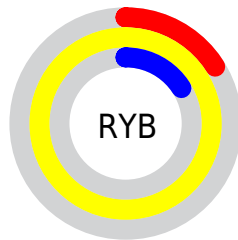

- Red (16%)
- Yellow (100%)
- Blue (16%)