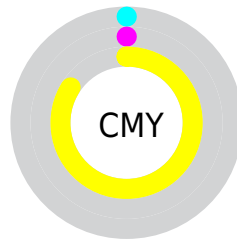

# Details

The CIELCh color **97, 92.237, 103.165** is a light color, and the websafe version is hex **FFFF33**. The color can be described as light washed yellow. A complement of this color would be **36, 122.947, 304.786**, and the grayscale version is **92, 0.011, 296.813**.

A 20% lighter version of the original color is **98, 69.991, 104.826**, and **77, 80.149, 104.423** is the 20% darker color. If you saturate the color by 10%, you get **97, 95.739, 102.916**, and if you desaturate by 10%, it is **97, 86.008, 103.619**.

# Distribution

- Red (100%)
- Green (100%)
- Blue (16%)

- Red (16%)
- Yellow (100%)
- Blue (16%)

- Cyan (0%)
- Magenta (0%)
- Yellow (84%)
- Black (0%)

- Cyan (0%)
- Magenta (0%)
- Yellow (84%)

# Brightness & Saturation Gradients

These gradients show how the CIELCh color 97, 92.237, 103.165 changes by changing the brightness by 10 percent. The first figure shows a shift by +10% for each color and the second figure -10%.