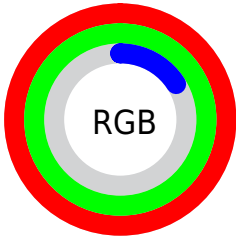

Distribution

- Red (100%)
- Green (100%)
- Blue (16%)