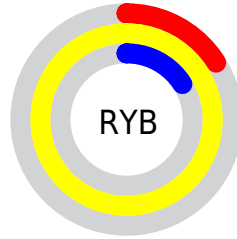

## Conversions Part 2

<b>Format</b>	<b>Color</b>
<b>R<sub>YB</sub></b>	40, 254, 40
Decimal	16711208
CIE <sub>Lab</sub>	97.00, -21.01, 89.81
CIE <sub>LCh</sub>	97, 92.237, 103.165
Yxy	92.4403, 0.4157, 0.4992
Android (android.graphics.Color)	4294901288 (0xFFFEFE28)
YUV	229.6040, -93.4748, 21.3953
Hunter-Lab	96.1459, -25.3444, 57.5820

# Details

The CIELCh color **97, 92.237, 103.165** is a light color, and the websafe version is hex **FFFF33**. The color can be described as light washed yellow. A complement of this color would be **36, 122.947, 304.786**, and the grayscale version is **92, 0.011, 296.813**.

A 20% lighter version of the original color is **98, 69.991, 104.826**, and **77, 80.149, 104.423** is the 20% darker color. If you saturate the color by 10%, you get **97, 95.739, 102.916**, and if you desaturate by 10%, it is **97, 86.008, 103.619**.

# Distribution

- Red (100%)
- Green (100%)
- Blue (16%)

- Red (16%)
- Yellow (100%)
- Blue (16%)

- Cyan (0%)
- Magenta (0%)
- Yellow (84%)
- Black (0%)

- Cyan (0%)
- Magenta (0%)
- Yellow (84%)