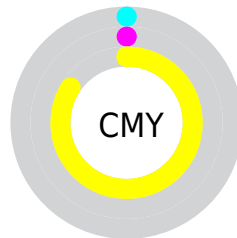

# Details

The CIELCh color **97, 92.237, 103.165** is a light color, and the websafe version is hex **FFFF33**. The color can be described as light washed yellow. A complement of this color would be **36, 122.947, 304.786**, and the grayscale version is **92, 0.011, 296.813**.

A 20% lighter version of the original color is **98, 69.991, 104.826**, and **77, 80.149, 104.423** is the 20% darker color. If you saturate the color by 10%, you get **97, 95.739, 102.916**, and if you desaturate by 10%, it is **97, 86.008, 103.619**.

# Distribution

- Red (100%)
- Green (100%)
- Blue (16%)

- Red (16%)
- Yellow (100%)
- Blue (16%)

- Cyan (0%)
- Magenta (0%)
- Yellow (84%)
- Black (0%)

- Cyan (0%)
- Magenta (0%)
- Yellow (84%)

# Brightness & Saturation Gradients

These gradients show how the CIELCh color 97, 92.237, 103.165 changes by changing the brightness by 10 percent. The first figure shows a shift by +10% for each color and the second figure -10%.