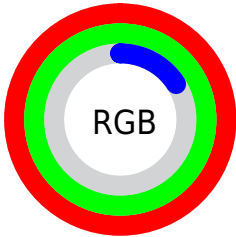

Distribution

- Red (100%)
- Green (100%)
- Blue (16%)