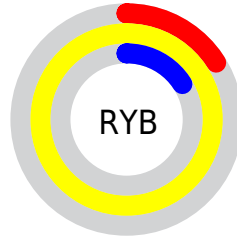

## Conversions Part 2

<b>Format</b>	<b>Color</b>
<b>R<sub>YB</sub></b>	40, 254, 40
Decimal	16711208
CIE <sub>Lab</sub>	97.00, -21.01, 89.81
CIE <sub>LCh</sub>	97, 92.237, 103.165
Yxy	92.4403, 0.4157, 0.4992
Android (android.graphics.Color)	4294901288 (0xFFFEFE28)
YUV	229.6040, -93.4748, 21.3953
Hunter-Lab	96.1459, -25.3444, 57.5820

# Details

The CIELCh color **97, 92.237, 103.165** is a light color, and the websafe version is hex **FFFF33**. The color can be described as light washed yellow. A complement of this color would be **36, 122.947, 304.786**, and the grayscale version is **92, 0.011, 296.813**.

A 20% lighter version of the original color is **98, 69.991, 104.826**, and **77, 80.149, 104.423** is the 20% darker color. If you saturate the color by 10%, you get **97, 95.739, 102.916**, and if you desaturate by 10%, it is **97, 86.008, 103.619**.

# Distribution

- Red (100%)
- Green (100%)
- Blue (16%)

- Red (16%)
- Yellow (100%)
- Blue (16%)

- Cyan (0%)
- Magenta (0%)
- Yellow (84%)
- Black (0%)

- Cyan (0%)
- Magenta (0%)
- Yellow (84%)