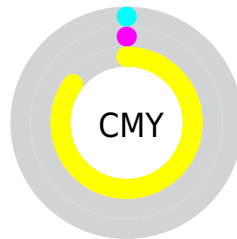

# Details

The CIELCh color **97, 92.425, 103.152** is a light color, and the websafe version is hex **FFFF33**. The color can be described as light washed yellow. A complement of this color would be **36, 123.364, 304.845**, and the grayscale version is **92, 0.011, 296.813**.

A 20% lighter version of the original color is **98, 70.406, 104.794**, and **77, 80.149, 104.423** is the 20% darker color. If you saturate the color by 10%, you get **97, 95.822, 102.911**, and if you desaturate by 10%, it is **97, 86.295, 103.598**.

# Distribution

- Red (100%)
- Green (100%)
- Blue (15%)

- Red (15%)
- Yellow (100%)
- Blue (15%)

- Cyan (0%)
- Magenta (0%)
- Yellow (85%)
- Black (0%)

- Cyan (0%)
- Magenta (0%)
- Yellow (85%)

# Brightness & Saturation Gradients

These gradients show how the CIELCh color 97, 92.425, 103.152 changes by changing the brightness by 10 percent. The first figure shows a shift by +10% for each color and the second figure -10%.