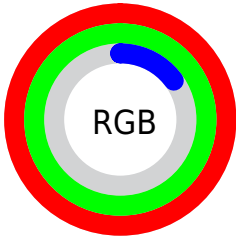

Distribution

- Red (100%)
- Green (100%)
- Blue (15%)