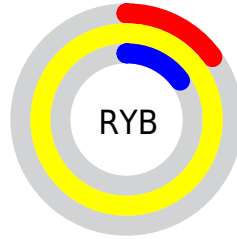

## Conversions Part 2

Format	Color
RYB	39, 254, 39
Decimal	16711207
CIELab	97.00, -21.03, 90.00
CIELCh	97, 92.425, 103.152
Yxy	92.4403, 0.4158, 0.4995
Android (android.graphics.Color)	4294901287 (0xFFFEFE27)
YUV	229.4900, -93.9116, 21.4953
Hunter-Lab	96.1459, -25.3650, 57.6341

# Details

The CIELCh color **97, 92.425, 103.152** is a light color, and the websafe version is hex **FFFF33**. The color can be described as light washed yellow. A complement of this color would be **36, 123.364, 304.845**, and the grayscale version is **92, 0.011, 296.813**.

A 20% lighter version of the original color is **98, 70.406, 104.794**, and **77, 80.149, 104.423** is the 20% darker color. If you saturate the color by 10%, you get **97, 95.822, 102.911**, and if you desaturate by 10%, it is **97, 86.295, 103.598**.

# Distribution

- Red (100%)
- Green (100%)
- Blue (15%)

- Red (15%)
- Yellow (100%)
- Blue (15%)

- Cyan (0%)
- Magenta (0%)
- Yellow (85%)
- Black (0%)

- Cyan (0%)
- Magenta (0%)
- Yellow (85%)