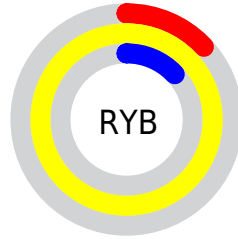

## Conversions Part 2

<b>Format</b>	<b>Color</b>
<b>RYB</b>	32, 254, 32
Decimal	16711200
CIELab	97.00, -21.16, 91.20
CIELCh	97, 93.619, 103.066
Yxy	92.4403, 0.4168, 0.5011
Android (android.graphics.Color)	4294901280 (0xFFFEFE20)
YUV	228.6920, -96.9692, 22.1951
Hunter-Lab	96.1459, -25.4889, 57.9608

# Details

The CIELCh color **97, 93.619, 103.066** is a light color, and the websafe version is hex **FFFF00**. The color can be described as light washed yellow. A complement of this color would be **35, 126.058, 305.225**, and the grayscale version is **91, 0.011, 296.813**.

A 20% lighter version of the original color is **98, 71.641, 104.701**, and **77, 80.149, 104.423** is the 20% darker color. If you saturate the color by 10%, you get **97, 96.315, 102.875**, and if you desaturate by 10%, it is **97, 88.199, 103.459**.

# Distribution

- Red (100%)
- Green (100%)
- Blue (13%)

- Red (13%)
- Yellow (100%)
- Blue (13%)

- Cyan (0%)
- Magenta (0%)
- Yellow (87%)
- Black (0%)

- Cyan (0%)
- Magenta (0%)
- Yellow (87%)