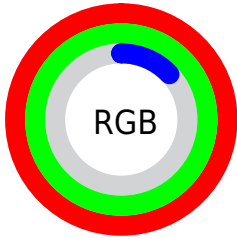

Distribution

- Red (100%)
- Green (100%)
- Blue (13%)