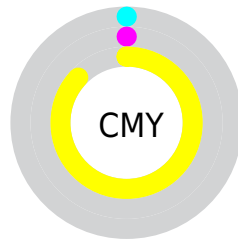

# Details

The CIELCh color **97, 93.619, 103.066** is a light color, and the websafe version is hex **FFFF00**. The color can be described as light washed yellow. A complement of this color would be **35, 126.058, 305.225**, and the grayscale version is **91, 0.011, 296.813**.

A 20% lighter version of the original color is **98, 71.641, 104.701**, and **77, 80.149, 104.423** is the 20% darker color. If you saturate the color by 10%, you get **97, 96.315, 102.875**, and if you desaturate by 10%, it is **97, 88.199, 103.459**.

# Distribution

- Red (100%)
- Green (100%)
- Blue (13%)

- Red (13%)
- Yellow (100%)
- Blue (13%)

- Cyan (0%)
- Magenta (0%)
- Yellow (87%)
- Black (0%)

- Cyan (0%)
- Magenta (0%)
- Yellow (87%)

# Brightness & Saturation Gradients

These gradients show how the CIELCh color 97, 93.619, 103.066 changes by changing the brightness by 10 percent. The first figure shows a shift by +10% for each color and the second figure -10%.