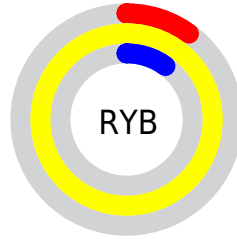

## Conversions Part 2

<b>Format</b>	<b>Color</b>
R <sub>Y</sub> B	25, 255, 26
Decimal	16711449
CIE Lab	97.00, -21.72, 92.12
CIE LCh	97, 94.645, 103.267
Yxy	92.4403, 0.4169, 0.5029
Android (android.graphics.Color)	4294901529 (0xFFFEFF19)
YUV	228.4810, -100.3161, 22.3802
Hunter-Lab	96.1459, -25.9988, 58.2084

# Details

The CIELCh color **97, 94.645, 103.267** is a light color, and the websafe version is hex **FFFF00**. The color can be described as light washed yellow. A complement of this color would be **34, 128.334, 305.556**, and the grayscale version is **91, 0.011, 296.813**.

A 20% lighter version of the original color is **98, 72.857, 104.610**, and **77, 80.468, 104.727** is the 20% darker color. If you saturate the color by 10%, you get **97, 96.840, 103.136**, and if you desaturate by 10%, it is **97, 89.920, 103.590**.

# Distribution

- Red (100%)
- Green (100%)
- Blue (10%)

- Red (10%)
- Yellow (100%)
- Blue (10%)

- Cyan (0%)
- Magenta (0%)
- Yellow (90%)
- Black (0%)

- Cyan (1%)
- Magenta (0%)
- Yellow (90%)