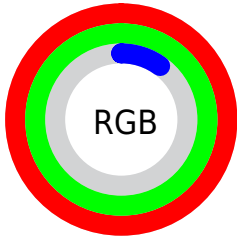

Distribution

- Red (100%)
- Green (100%)
- Blue (10%)