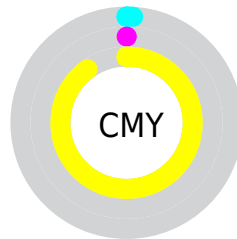

# Details

The CIELCh color **97, 94.645, 103.267** is a light color, and the websafe version is hex **FFFF00**. The color can be described as light washed yellow. A complement of this color would be **34, 128.334, 305.556**, and the grayscale version is **91, 0.011, 296.813**.

A 20% lighter version of the original color is **98, 72.857, 104.610**, and **77, 80.468, 104.727** is the 20% darker color. If you saturate the color by 10%, you get **97, 96.840, 103.136**, and if you desaturate by 10%, it is **97, 89.920, 103.590**.

# Distribution

- Red (100%)
- Green (100%)
- Blue (10%)

- Red (10%)
- Yellow (100%)
- Blue (10%)

- Cyan (0%)
- Magenta (0%)
- Yellow (90%)
- Black (0%)

- Cyan (1%)
- Magenta (0%)
- Yellow (90%)

# Brightness & Saturation Gradients

These gradients show how the CIELCh color 97, 94.645, 103.267 changes by changing the brightness by 10 percent. The first figure shows a shift by +10% for each color and the second figure -10%.