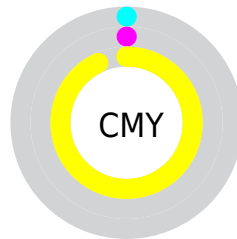

# Details

The CIELCh color **97, 95.468, 102.954** is a light color, and the websafe version is hex **FFFF00**. The color can be described as light washed yellow. A complement of this color would be **33, 130.392, 305.834**, and the grayscale version is **91, 0.011, 296.813**.

A 20% lighter version of the original color is **98, 74.053, 104.520**, and **77, 80.451, 104.416** is the 20% darker color. If you saturate the color by 10%, you get **97, 96.781, 102.864**, and if you desaturate by 10%, it is **97, 91.586, 103.233**.

# Distribution

- Red (100%)
- Green (100%)
- Blue (7%)

- Red (7%)
- Yellow (100%)
- Blue (7%)

- Cyan (0%)
- Magenta (0%)
- Yellow (93%)
- Black (0%)

- Cyan (0%)
- Magenta (0%)
- Yellow (93%)

# Brightness & Saturation Gradients

These gradients show how the CIELCh color 97, 95.468, 102.954 changes by changing the brightness by 10 percent. The first figure shows a shift by +10% for each color and the second figure -10%.