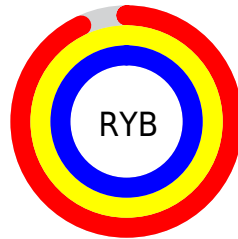

- Red (93%)
- Yellow (100%)
- Blue (100%)