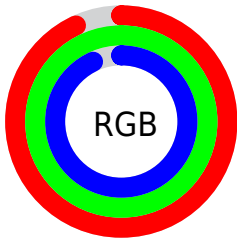

Distribution

- Red (93%)
- Green (100%)
- Blue (93%)