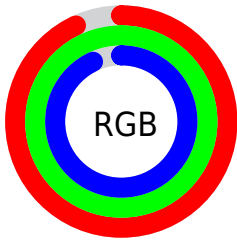

Distribution

- Red (93%)
- Green (100%)
- Blue (93%)