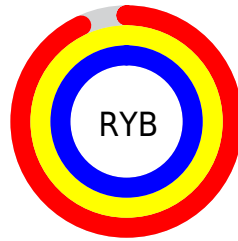

- Red (93%)
- Yellow (100%)
- Blue (100%)