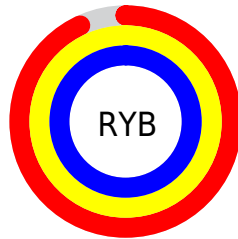

- Red (93%)
- Yellow (100%)
- Blue (99%)