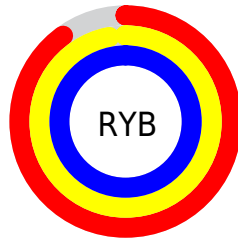

- Red (90%)
- Yellow (97%)
- Blue (100%)