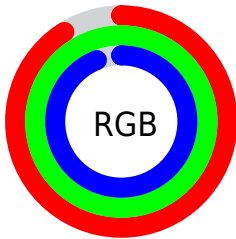

Distribution

- Red (91%)
- Green (100%)
- Blue (94%)