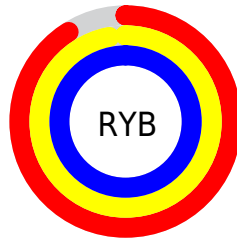

## Conversions Part 2

<b>Format</b>	<b>Color</b>
R <sub>Y</sub> B	231, 248, 255
Decimal	15204336
CIE Lab	98.00, -10.51, 4.50
CIE LCh	98, 11.435, 156.810
Yxy	94.9163, 0.3065, 0.3441
Android (android.graphics.Color)	4293394416 (0xFFE7FFF0)
YUV	246.1140, -3.0142, -13.2550
Hunter-Lab	97.4250, -15.5855, 9.5275

# Details

The CIELCh color **98, 11.435, 156.810** is a light color, and the websafe version is hex **CCFFFF**. A complement of this color would be **94, 11.436, 338.243**, and the grayscale version is **97, 0.011, 296.813**.

A 20% lighter version of the original color is **100, 0.012, 296.813**, and **78, 11.363, 157.369** is the 20% darker color. If you saturate the color by 10%, you get **96, 23.530, 156.035**, and if you desaturate by 10%, it is **100, 0.012, 296.813**.

# Distribution

- Red (91%)
- Green (100%)
- Blue (94%)

- Red (91%)
- Yellow (97%)
- Blue (100%)

- Cyan (9%)
- Magenta (0%)
- Yellow (6%)
- Black (0%)

- Cyan (9%)
- Magenta (0%)
- Yellow (6%)