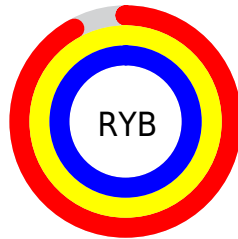

- Red (92%)
- Yellow (100%)
- Blue (99%)