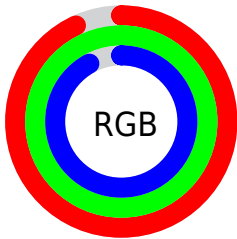

Distribution

- Red (93%)
- Green (100%)
- Blue (92%)