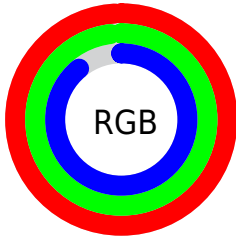

Distribution

- Red (99%)
- Green (98%)
- Blue (89%)