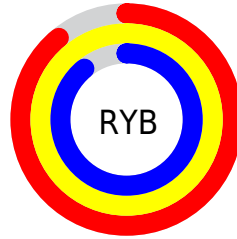

## Conversions Part 2

<b>Format</b>	<b>Color</b>
<b>R<sub>YB</sub></b>	228, 252, 226
Decimal	16579298
CIE <sub>Lab</sub>	98.00, -3.33, 11.74
CIE <sub>LCh</sub>	98, 12.207, 105.823
Yxy	94.9163, 0.3283, 0.3526
Android (android.graphics.Color)	4294769378 (0xFFFCFAE2)
YUV	247.8620, -10.7780, 3.6290
Hunter-Lab	97.4250, -8.5397, 15.9171

# Details

The CIELCh color **98, 12.207, 105.823** is a light color, and the websafe version is hex FFFFFFFF. A complement of this color would be **91, 12.460, 288.052**, and the grayscale version is **98, 0.011, 296.813**.

A 20% lighter version of the original color is **100, 0.012, 296.813**, and **78, 12.253, 107.242** is the 20% darker color. If you saturate the color by 10%, you get **97, 24.041, 104.784**, and if you desaturate by 10%, it is **99, 0.349, 106.546**.

# Distribution

- Red (99%)
- Green (98%)
- Blue (89%)

- Red (89%)
- Yellow (99%)
- Blue (89%)

- Cyan (0%)
- Magenta (1%)
- Yellow (10%)
- Black (1%)

- Cyan (1%)
- Magenta (2%)
- Yellow (11%)