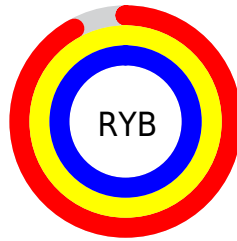

- Red (92%)
- Yellow (100%)
- Blue (100%)