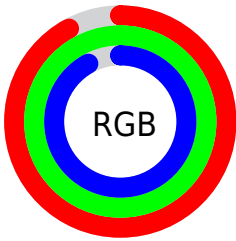

Distribution

- Red (92%)
- Green (100%)
- Blue (92%)