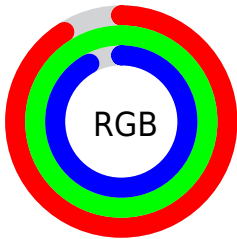

Distribution

- Red (91%)
- Green (100%)
- Blue (92%)