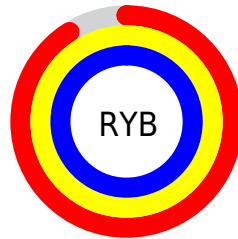

## Conversions Part 2

<b>Format</b>	<b>Color</b>
R <sub>Y</sub> B	231, 252, 255
Decimal	15204331
CIE Lab	98.00, -11.40, 6.90
CIE LCh	98, 13.324, 148.813
Yxy	94.9163, 0.3093, 0.3492
Android (android.graphics.Color)	4293394411 (0xFFE7FFEB)
YUV	245.5440, -5.1982, -12.7551
Hunter-Lab	97.4250, -16.4414, 11.6967

# Details

The CIELCh color **98, 13.324, 148.813** is a light color, and the websafe version is hex **CCFFFF**. A complement of this color would be **94, 13.066, 330.041**, and the grayscale version is **97, 0.011, 296.813**.

A 20% lighter version of the original color is **100, 0.012, 296.813**, and **78, 13.339, 148.905** is the 20% darker color. If you saturate the color by 10%, you get **96, 27.272, 148.178**, and if you desaturate by 10%, it is **100, 0.012, 296.813**.

# Distribution

- Red (91%)
- Green (100%)
- Blue (92%)

- Red (91%)
- Yellow (99%)
- Blue (100%)

- Cyan (9%)
- Magenta (0%)
- Yellow (8%)
- Black (0%)

- Cyan (9%)
- Magenta (0%)
- Yellow (8%)