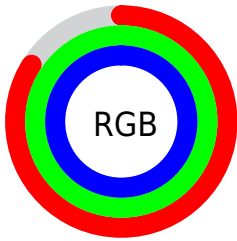

Distribution

- Red (84%)
- Green (100%)
- Blue (100%)