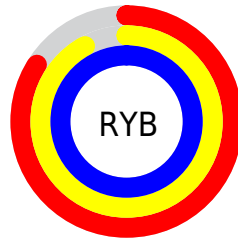

- Red (84%)
- Yellow (92%)
- Blue (100%)