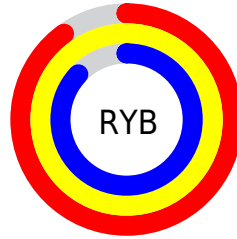

# Details

The CIELCh color **98, 13.821, 101.509** is a light color, and the websafe version is hex **FFFFCC**. A complement of this color would be **91, 14.078, 284.433**, and the grayscale version is **98, 0.011, 296.813**.

A 20% lighter version of the original color is **100, 0.012, 296.813**, and **78, 13.919, 102.497** is the 20% darker color. If you saturate the color by 10%, you get **96, 24.878, 100.381**, and if you desaturate by 10%, it is **100, 2.793, 102.584**.

# Distribution

Red (100%)

Green (98%)

Blue (87%)

Red (90%)

Yellow (100%)

Blue (87%)

Cyan (0%)