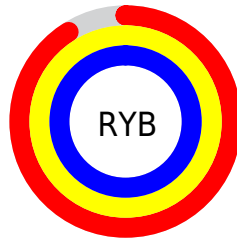

## Conversions Part 2

<b>Format</b>	<b>Color</b>
<b>R<sub>YB</sub></b>	231, 252, 255
Decimal	15204331
CIE <sub>Lab</sub>	98.00, -11.90, 7.27
CIE <sub>LCh</sub>	98, 13.949, 148.566
Yxy	94.9163, 0.3093, 0.3502
Android (android.graphics.Color)	4293394411 (0xFFE7FFEB)
YUV	245.5440, -5.1982, -12.7551
Hunter-Lab	97.4250, -16.9257, 12.0312

# Details

The CIELCh color **98, 13.949, 148.566** is a light color, and the websafe version is hex **CCFFFF**. A complement of this color would be **94, 13.531, 329.884**, and the grayscale version is **97, 0.011, 296.813**.

A 20% lighter version of the original color is **100, 0.012, 296.813**, and **78, 13.339, 148.905** is the 20% darker color. If you saturate the color by 10%, you get **96, 27.792, 147.985**, and if you desaturate by 10%, it is **100, 0.012, 296.813**.

# Distribution

- Red (91%)
- Green (100%)
- Blue (92%)

- Red (91%)
- Yellow (99%)
- Blue (100%)

- Cyan (10%)
- Magenta (0%)
- Yellow (8%)
- Black (0%)

- Cyan (10%)
- Magenta (0%)
- Yellow (8%)