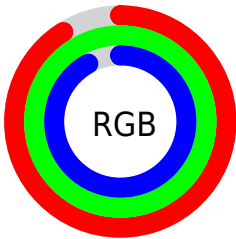

Distribution

- Red (91%)
- Green (100%)
- Blue (92%)