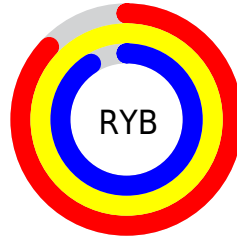

- Red (87%)
- Yellow (100%)
- Blue (91%)