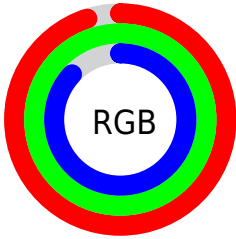

Distribution

- Red (95%)
- Green (100%)
- Blue (87%)