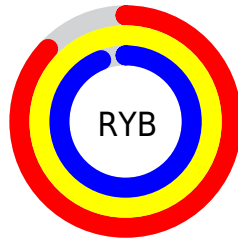

- Red (87%)
- Yellow (100%)
- Blue (94%)